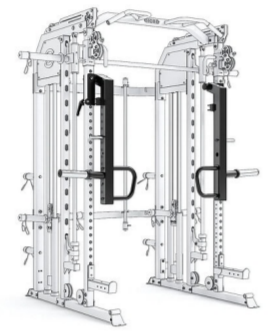

## FUNCTIONAL RACK

9093/2 Functional Rack Model

9093 Functional Rack Modello

9093/1 Functional Rack

## ALL IN ONE

9080 All in One Rack

9080/7 All-in-One Belt Squat

9080/6 All-in-One Leg Extension & Curl

9080/4 All-in-One Monolift

9080/3 All-in-One Knee Holder

9080/1 All-in-One Lever Arms