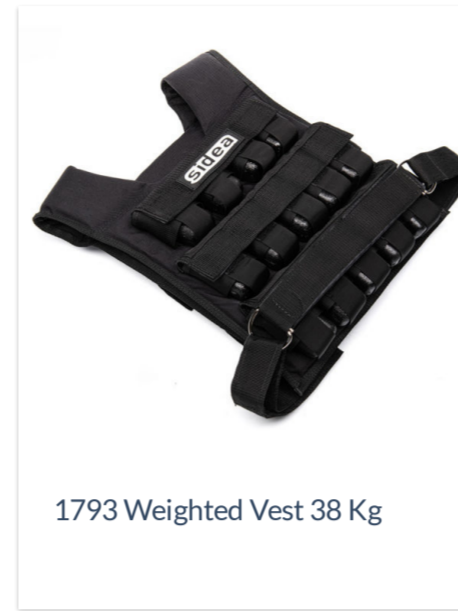

0031-0033 28 mm Neoprene Super Pump Plates

0040-0042 28 mm Super Pump PU Plates

9037/250-9037/05 Add-On Flex Plate

9030/3-9035/3 Rubber Coated Weight Plates - Symmetrical Grip

9036/6-9046/6 Powerlifting Plates

9040/25h-9040/50h Technique Hollow Plates

9040/25 Technique Plate

0940-0945 Ankle Weights

0949 Adjustable Ankle Weights

1793 Weighted Vest 38 Kg

1794 Weighted Vest 15 Kg

1795 Weighted Vest with Gel 5 Kg

2149-2166 Si-Club