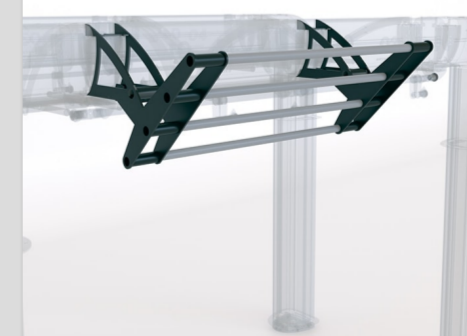

OR16011 - OR16012 Jump Up